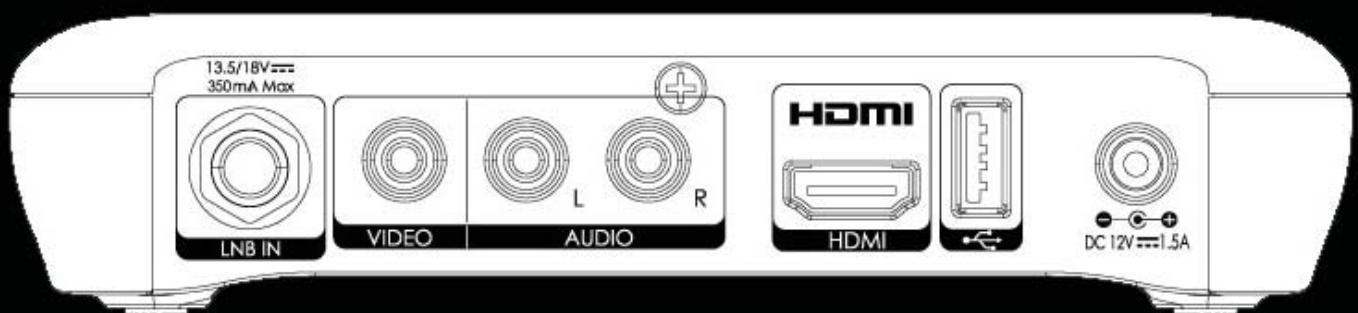

Output Resolution	1080i/720p/576p/576i
Graphics	32bpp with 256 alpha blending 1280 x 720 resolution for Native UI & Web Page 3 layers (GUI / Subtitle & Teletext / Web Page)
Audio Mode	Single/Dual Mono/ Stereo/ Joint Stereo

Tuner & Channel

No. of Tuners	1
Input Connector	F-Type, IEC 169-24, Female, 1 x Input
Frequency Range	950MHz to 2150MHz
Signal Level	-25dBmV to -69dBmV
LNB Power & Polarization	Vertical: +13.3V Horizontal: +18.3V Current: Max. 350mA (Overload protection)
22KHz ± 4KHz Tone	Version 1.0, 1.2 USALS compatible
DISeqc Control	1.0, 1.2, USALS compatible
Demodulation	DVB-S/S2 (QPSK & 8PSK)
Bandwidth	Up to 36Mhz
Input, Symbol Rate	DVB-S: 2~45MBaud DVB-S2: 3~42MBaud (QPSK), 3~30MBaud (8PSK)
FEC Mode	DVB-S: Auto, 1/2, 2/3, 3/4, 5/6, 7/8 DVB-S2: Auto, 1/2, 3/5, 2/3, 3/4, 4/5, 5/6, 8/9, 9/10(QPSK) Auto, 3/5, 2/3, 3/4, 5/6, 8/9, 9/10(8PSK)

I/O Specification

Tuner	1 x LNB Input
RCA Out	1 x CVBS/L/R
HDMI out	1 x HDMI
USB	1 x USB 2.0
Smart Card Slot	1

Power Supply

Input Voltage	100-240V AC, 50/60Hz
Power Cord	Adaptor type (2 Pin or 3 Pin Plug)

Video/Audio Processing

Video Decoder	MPEG2 (HP@HL), H.264 (HP@L4.1)
Audio Decoder	MPEG1 Layer-I/II/III, Dolby Digital, Dolby Digital Plus

Physical specification

Size (W x H x D)	165 x 150 x 34.5 mm

HUMAX Gulf FZE

P.O. Box 17459 Dubai, U.A.E.
Tel: 9714 359 2323 Fax: 9714 351 9393
E-mail: callcenterme@humaxdigital.com
www.humaxdigital.com/me

HUMAX